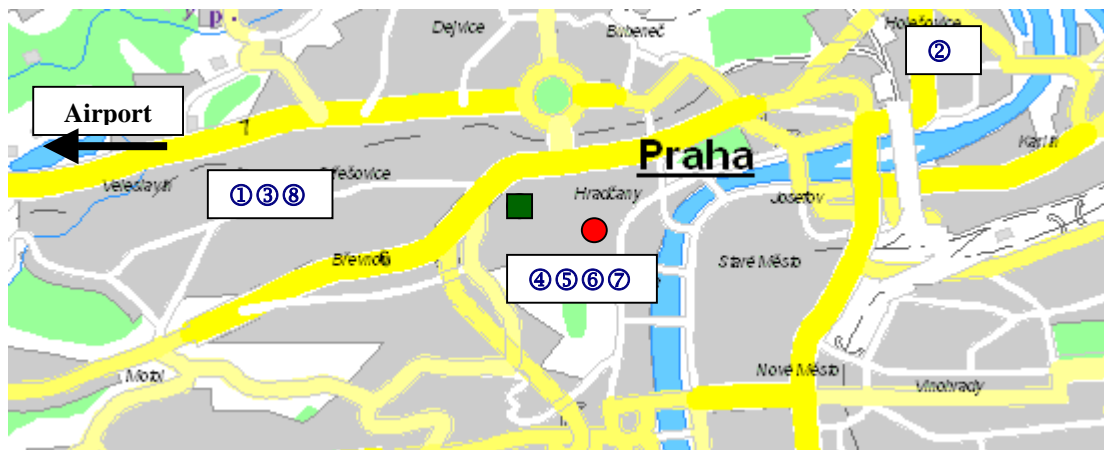

HOTELS

- ① Hotel Digital***
  - ② Hotel Extol Inn***
  - ③ Hotel cat. budget***
  - ④ Hotel Na Kampe 15****
  - ⑤ Hotel Roma****
  - ⑥ Hotel Sax***
  - ⑦ Hotel Questenberk****
  - ⑧ Student Hostel
2. Conference Venue   ■ Dinner Venue on 1st September 2005

Digital Hotel *** ①

Address: Na Petynce 106/143, Praha 6

Bed&breakfast hotel is only 1,5 km away from Prague Castle area and 15 min. travel distance from city centre. Guest rooms offer a good 3* level standard accommodation. Rooms offer private bathroom and WC in each room, telephone, safe-box and SAT TV. Restaurant. Parking possible in front of the hotel.

Distance to conference venue: 15-20 min. by public transportation (10 min. walk + 15 min. by tram line 22)

Distance to Airport: 15-20 min. by taxi